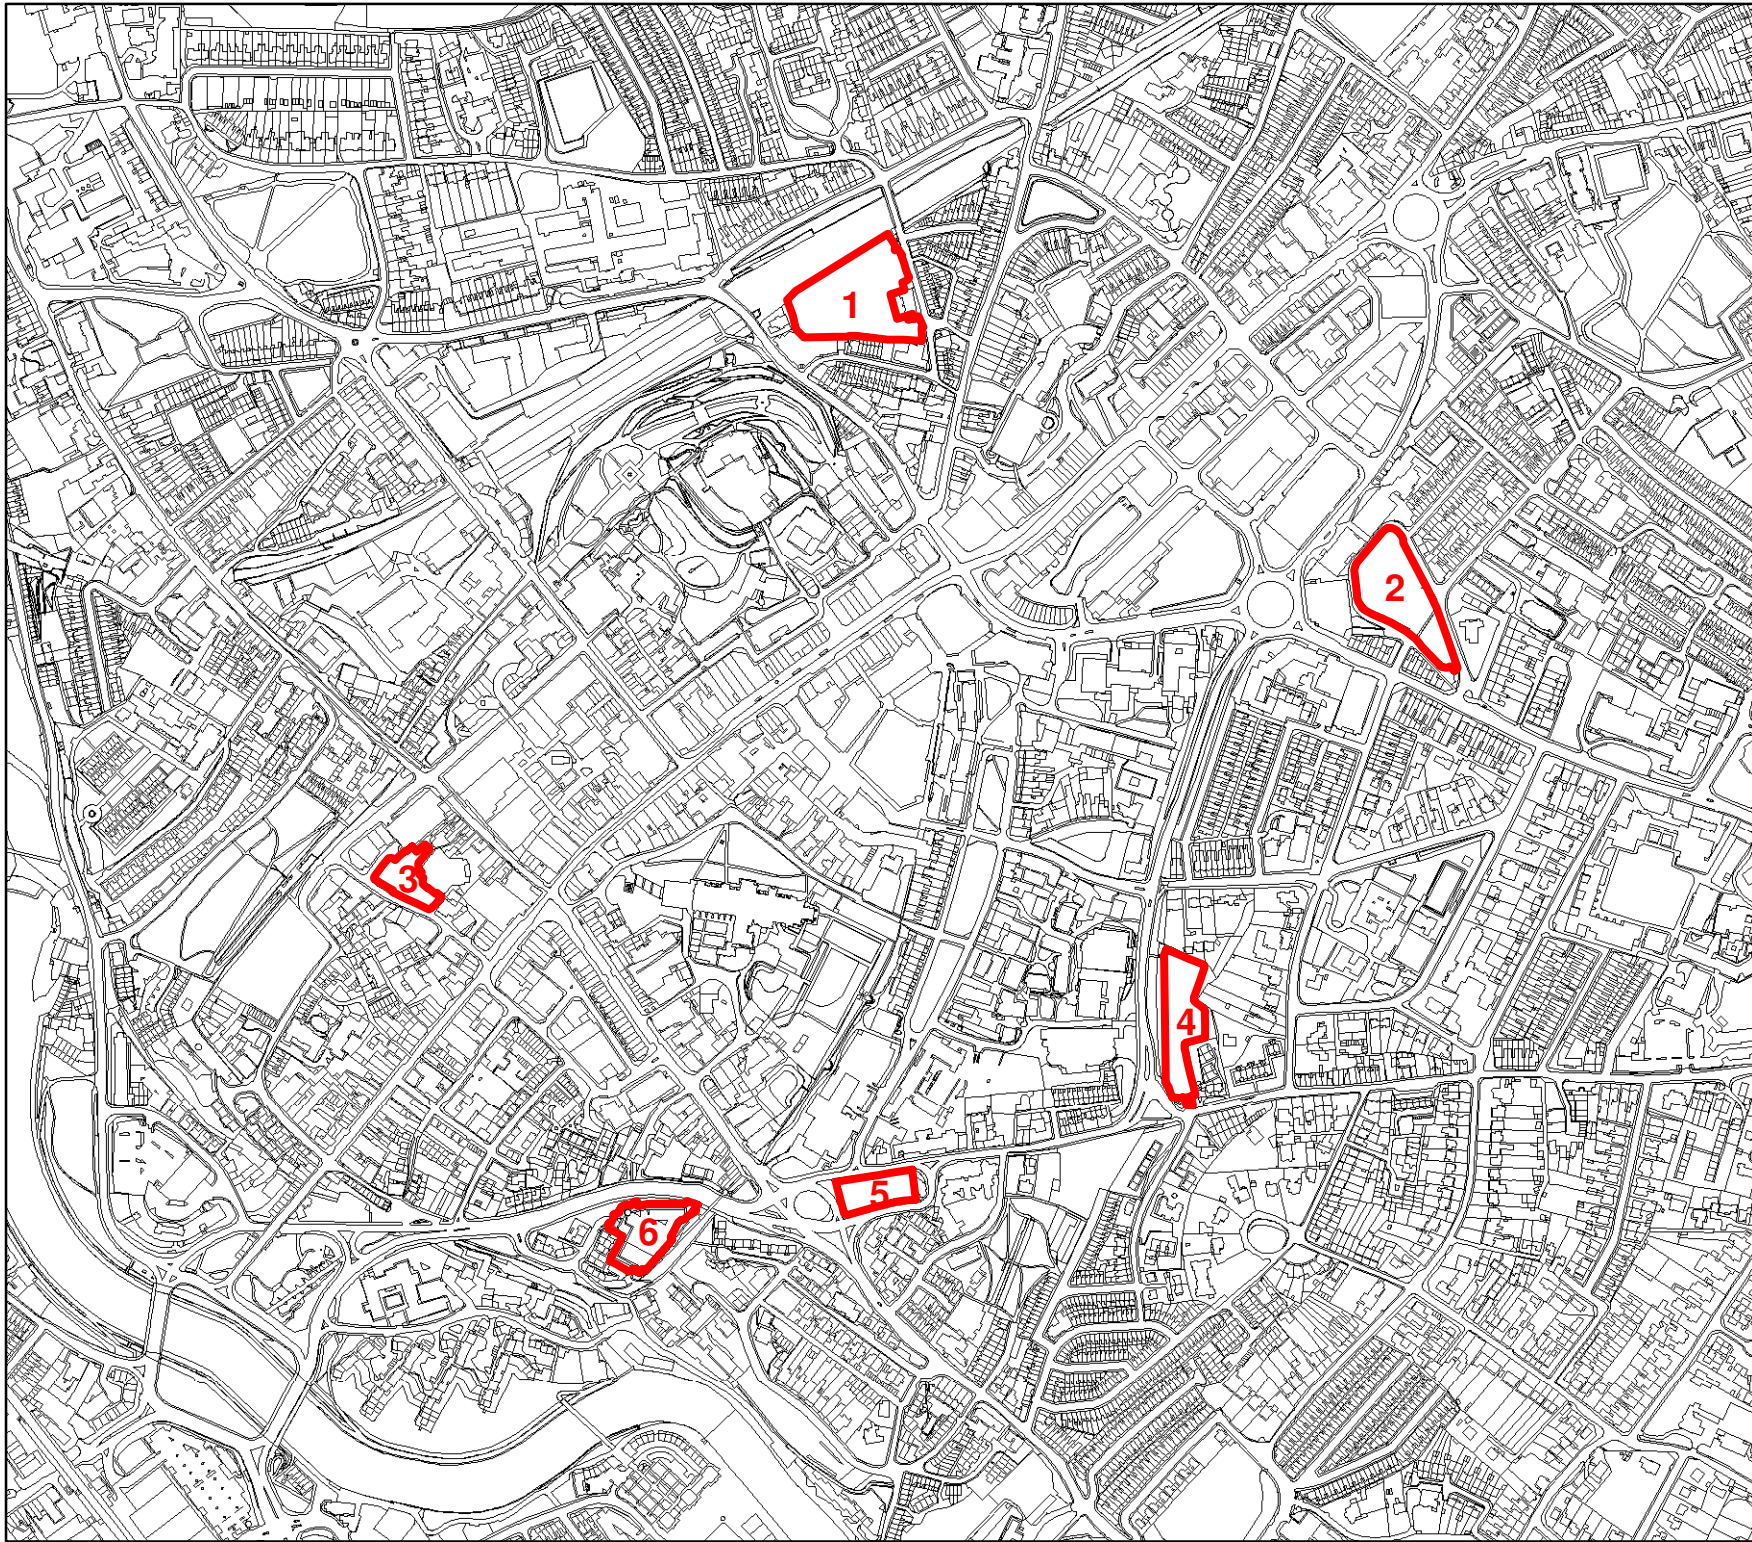

City Centre Car Parks with Development Potential

- 1** Howell Road
- 2** Triangle
- 3** Mary Arches Street
- 4** Magdalen Road
- 5** Magdalen Street
- 6** Cathedral and Quay

July 2017

1:7,500

Exeter
City Council