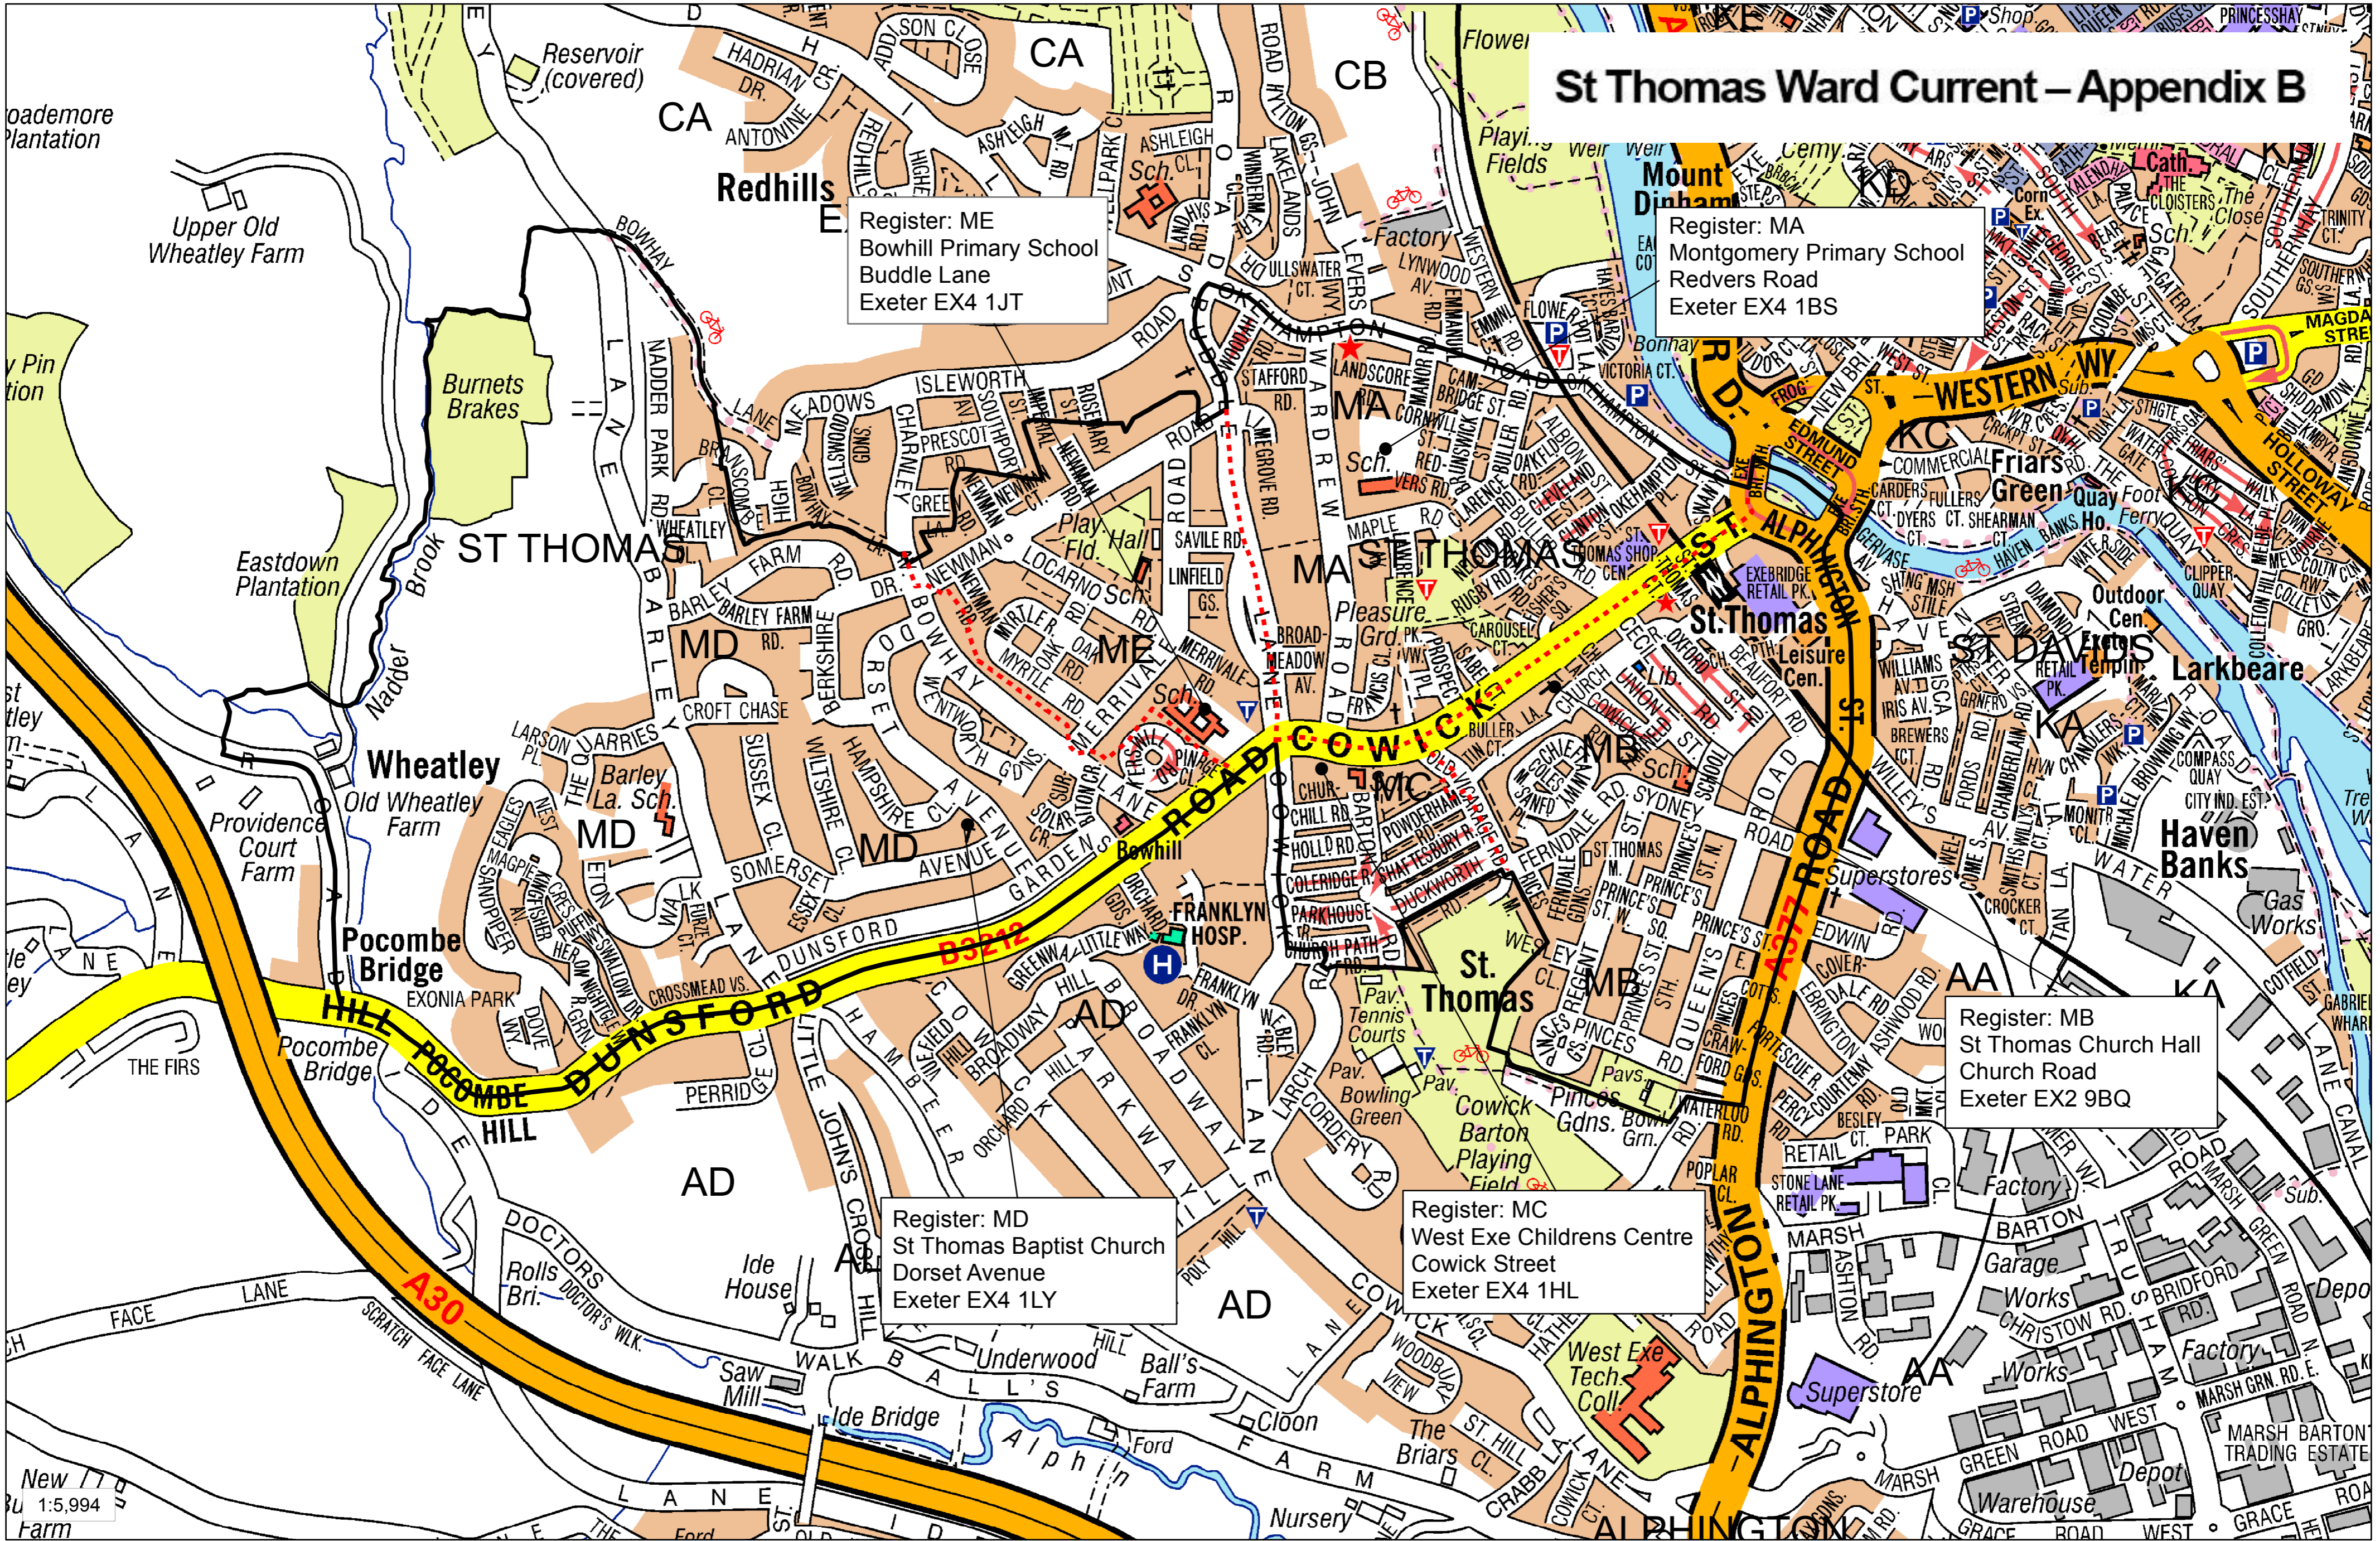

# St Thomas Ward Current – Appendix B

Register: ME  
Bowhill Primary School  
Buddle Lane  
Exeter EX4 1JT

Register: MA  
Montgomery Primary School  
Redvers Road  
Exeter EX4 1BS

Register: MD  
St Thomas Baptist Church  
Dorset Avenue  
Exeter EX4 1LY

Register: MC  
West Exe Childrens Centre  
Cowick Street  
Exeter EX4 1HL

Register: MB  
St Thomas Church Hall  
Church Road  
Exeter EX2 9BQ

Map No 21  
 Crown Copyright Exeter City Council 100049053  
 Exeter City Council, Civic Centre, Paris Street, Exeter EX1 1JN  
 Based upon the Ordnance Survey mapping with permission of the controller of Her Majesty's Stationery Office (c) Crown Copyright  
 Unauthorised reproduction infringes Crown Copyright and may lead to prosecution or Civil Proceedings

St Thomas Ward: Polling Districts and  
 Polling Stations (from 2017)