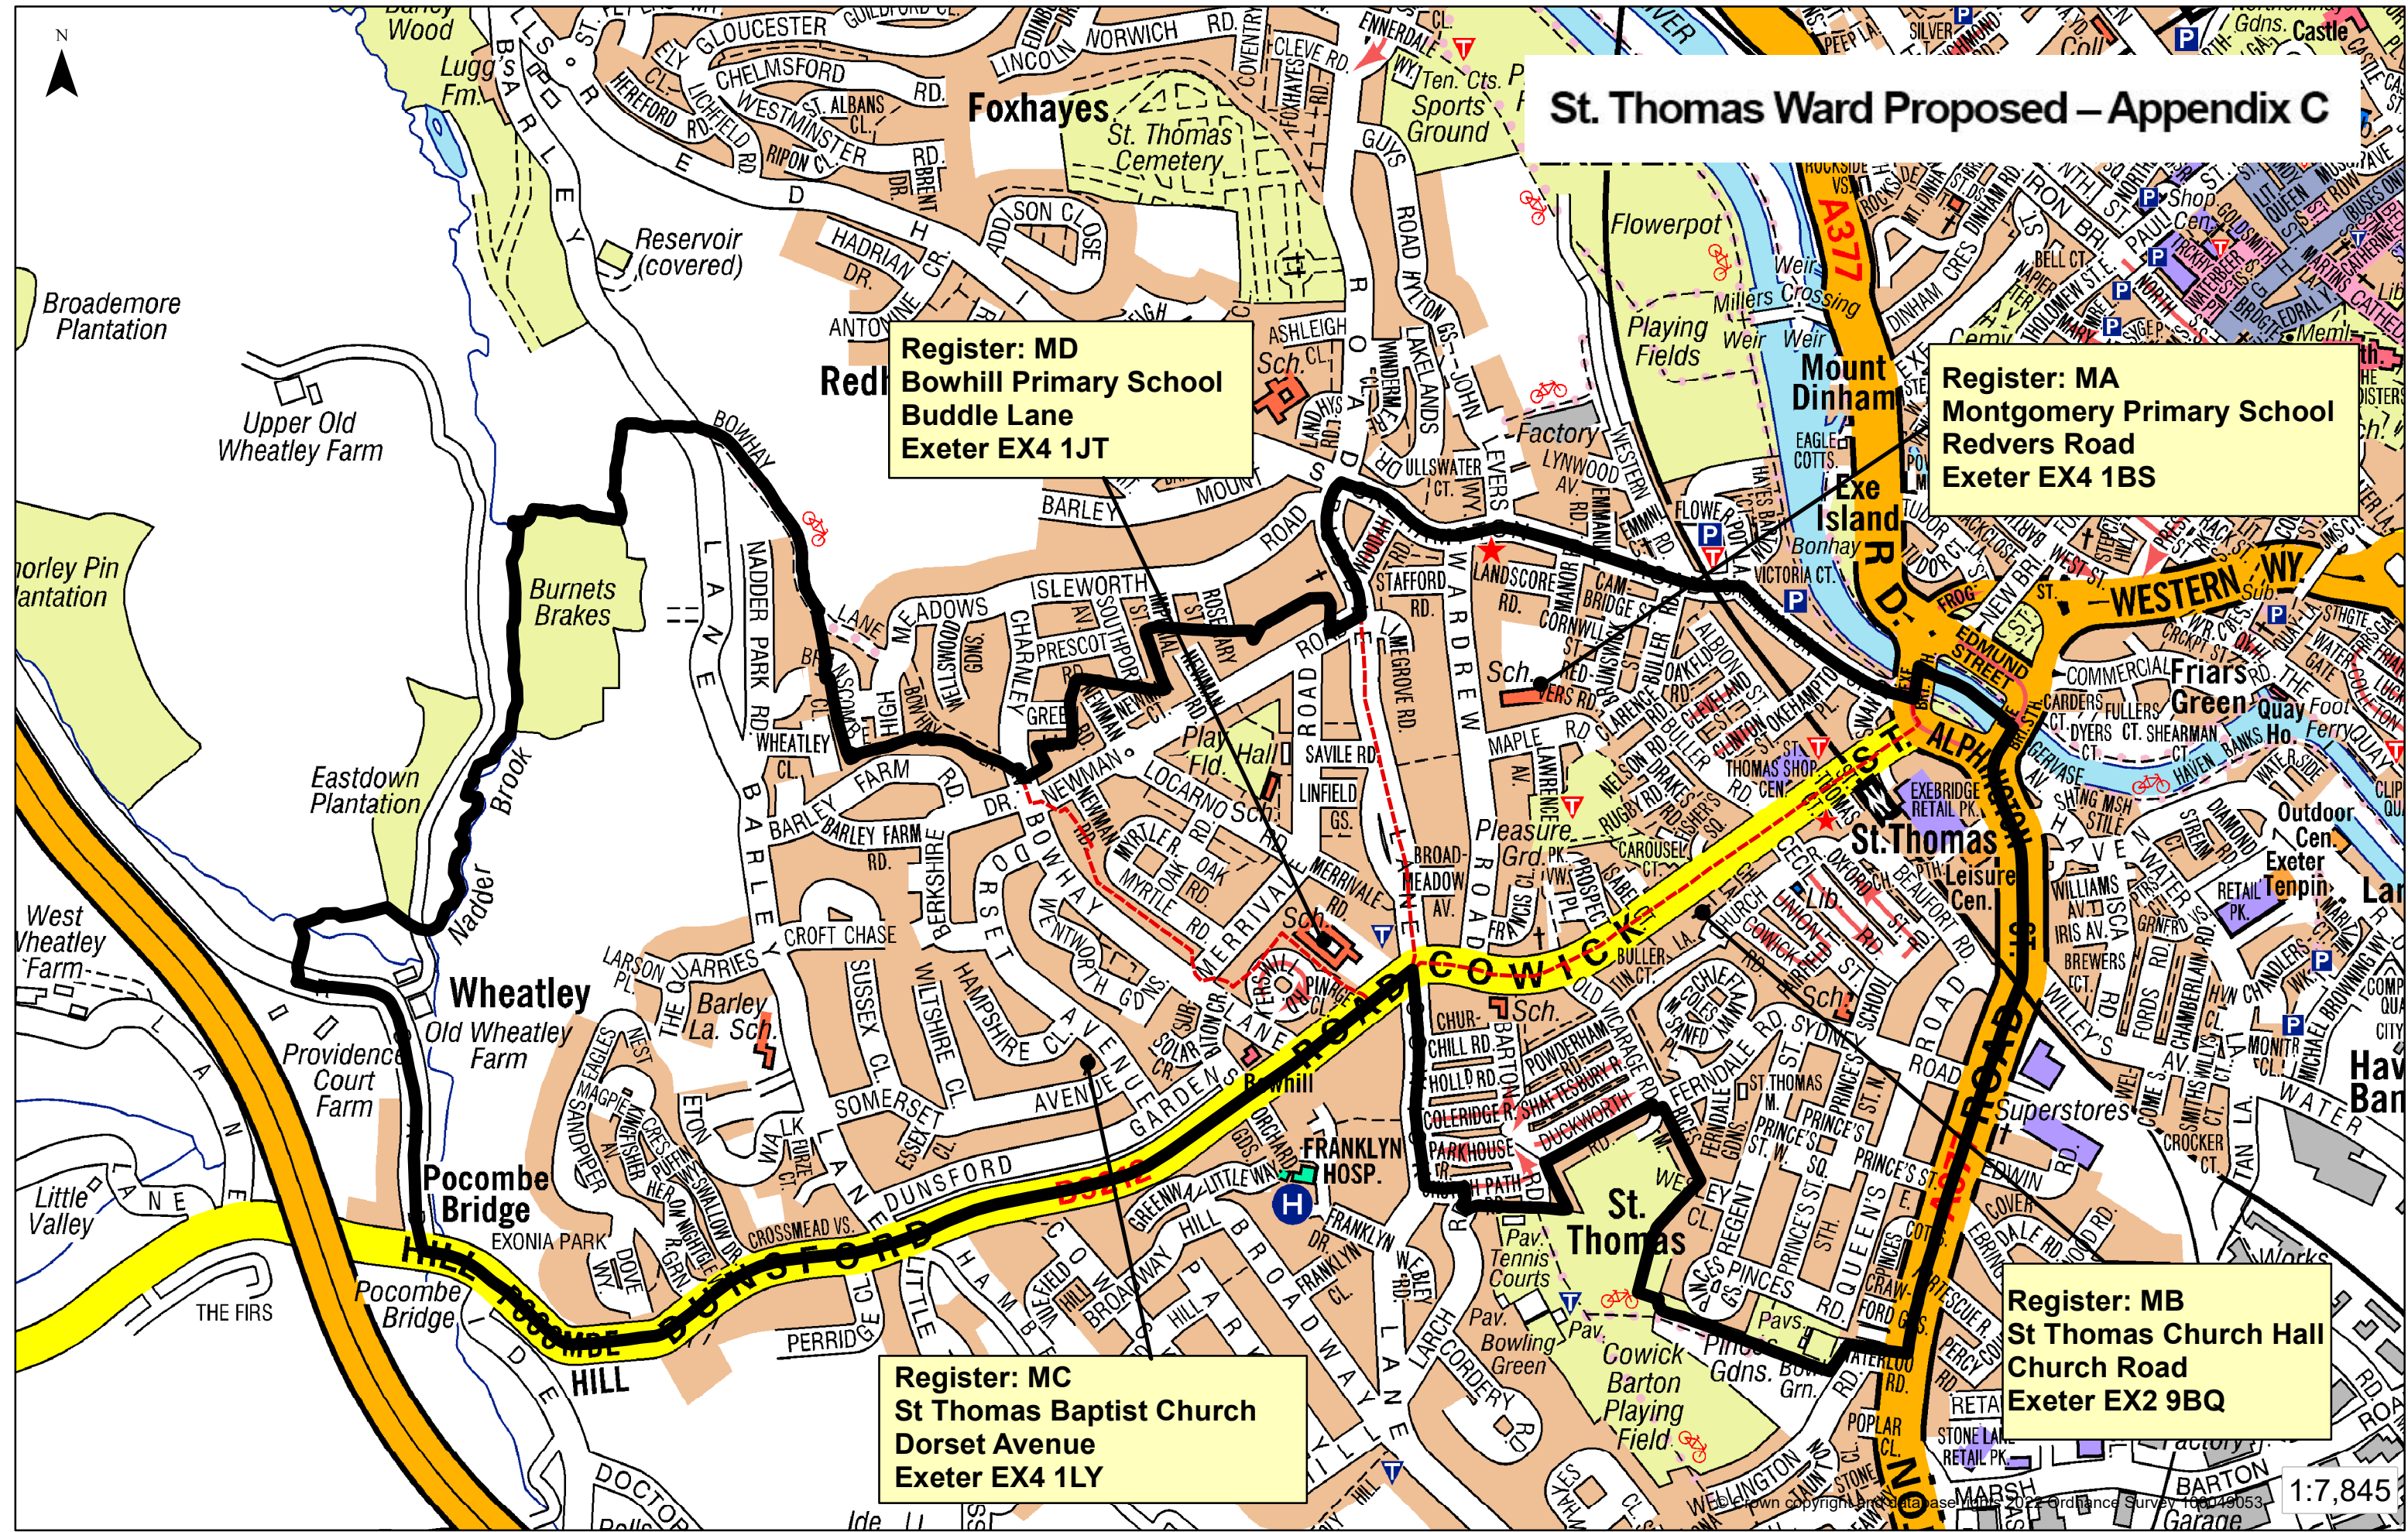

St. Thomas Ward Proposed – Appendix C

Register: MD
Redhill
Bowhill Primary School
Buddle Lane
Exeter EX4 1JT

Register: MA
Montgomery Primary School
Redvers Road
Exeter EX4 1BS

Register: MC
St Thomas Baptist Church
Dorset Avenue
Exeter EX4 1LY

Register: MB
St Thomas Church Hall
Church Road
Exeter EX2 9BQ

1:7,845