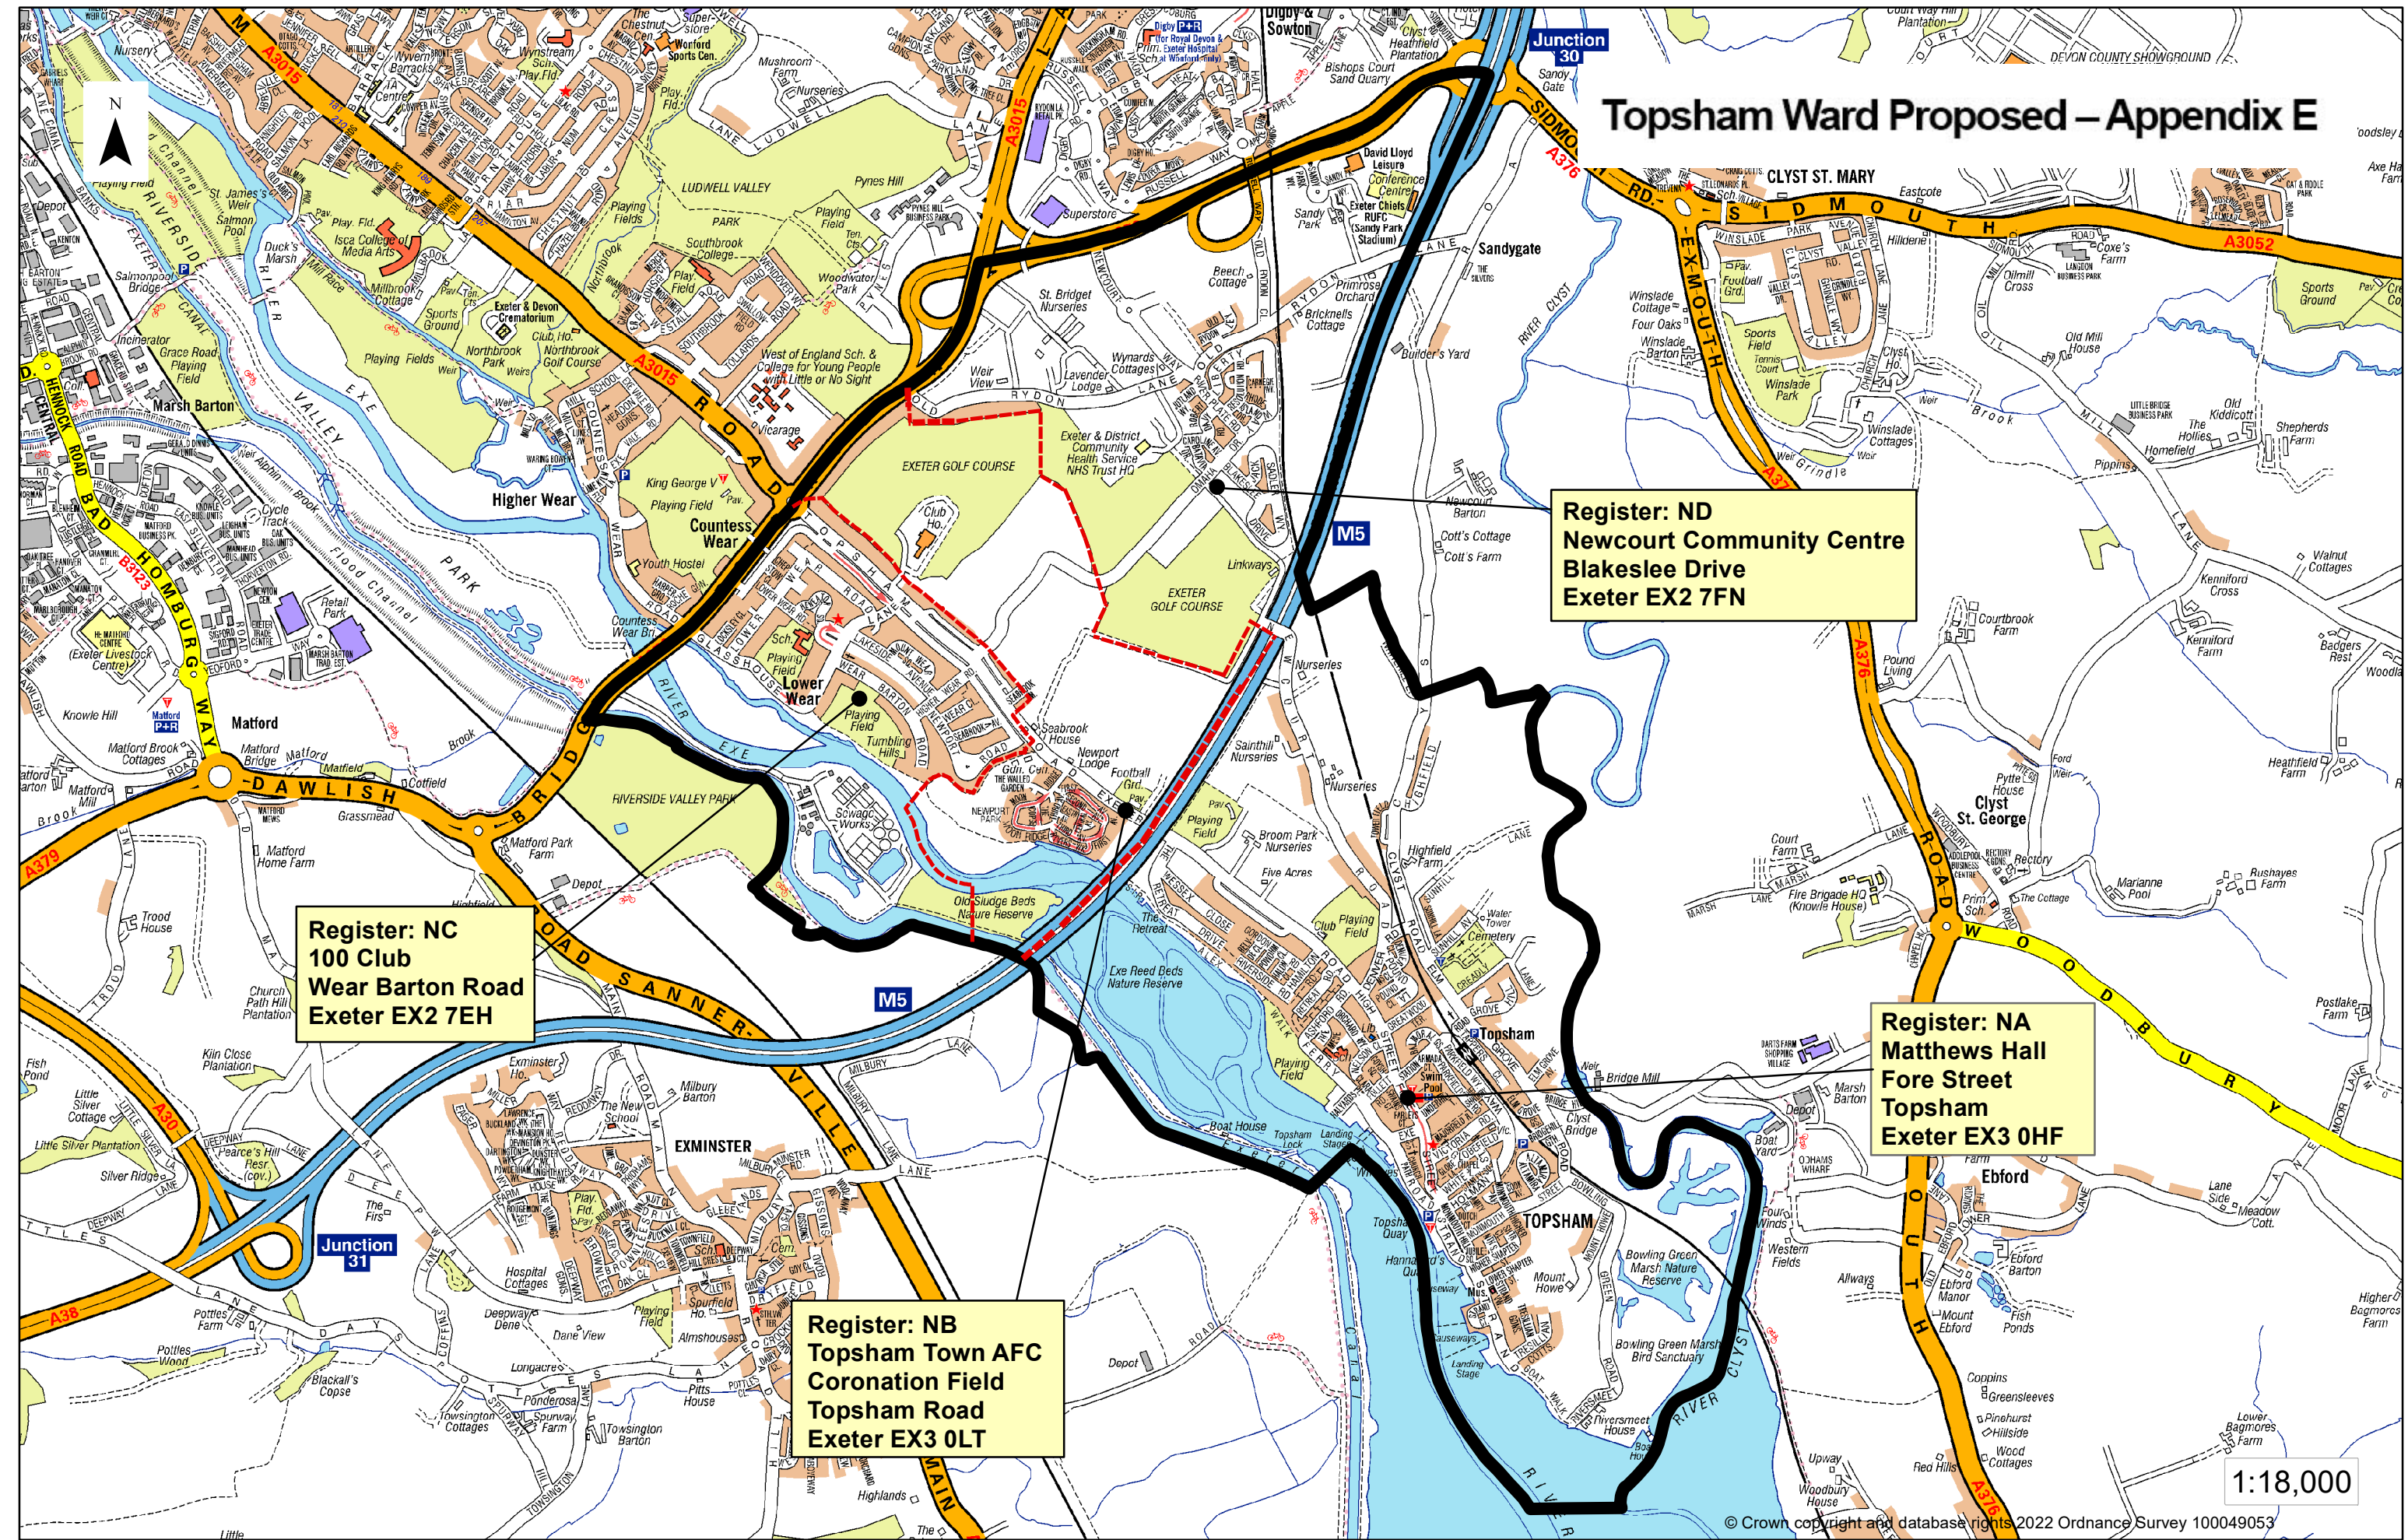

Topsham Ward Proposed – Appendix E

Crown Copyright Exeter City Council 100049053
 Exeter City Council, Civic Centre, Paris Street, Exeter EX1 1JN
 Based upon the Ordnance Survey Mapping with permission of Her Majesty's Stationery Office (c) Crown Copyright
 Unauthorised reproduction infringes Crown Copyright and may lead to prosecution or Civil Proceedings

Topsham Ward: Polling Districts and Polling Stations (Proposed 2022)