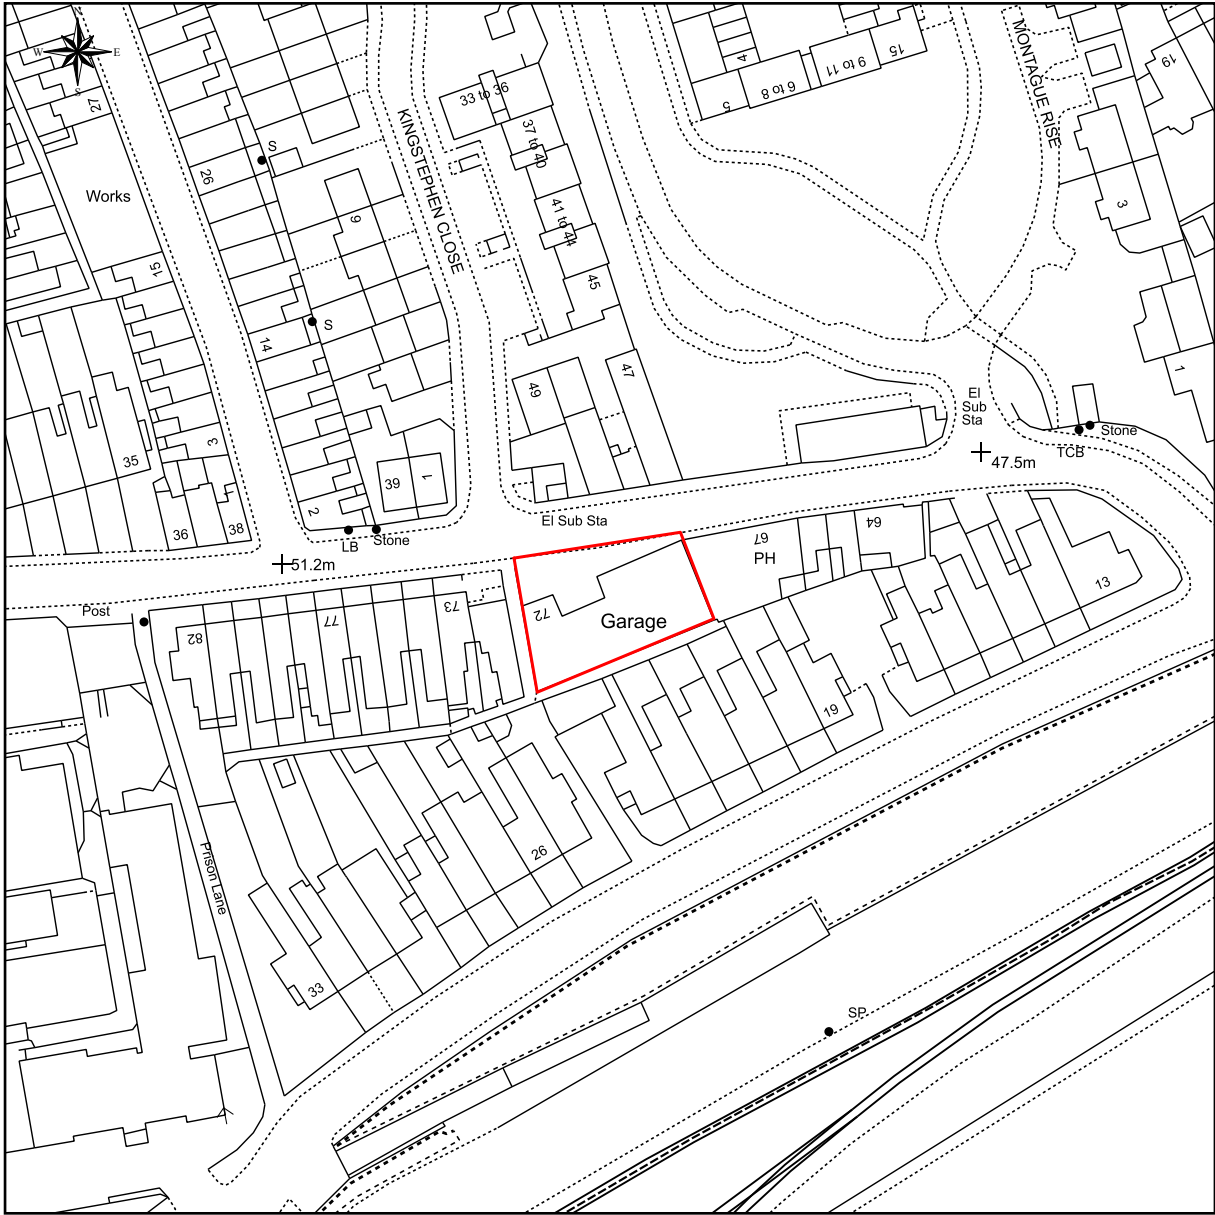

# Maximum Motors, Howell Rd, Exeter, EX4 4LZ

This Plan includes the following Licensed Data: OS MasterMap Black and White PDF Location Plan by the Ordnance Survey National Geographic Database and incorporating surveyed revision available at the date of production. Reproduction in whole or in part is prohibited without the prior permission of Ordnance Survey. The representation of a road, track or path is no evidence of a right of way. The representation of features, as lines is no evidence of a property boundary. © Crown copyright and database rights, 2020. Ordnance Survey 0100031673

0m 20m 40m 60m 80m 100m

Scale: 1:1250, paper size: A4

**emapsite**<sup>™</sup>  
plans